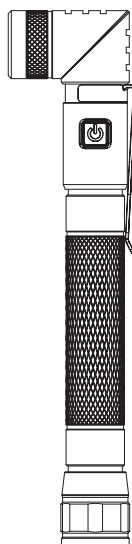

TORCE

FLASHLIGHTS

NEW

• KTL200 
p.42

NEW

• KL100
p.43

• KTL010/12
p.44

• KTL040/12
p.45

• KTL051/12
p.46

• KB440 
p.47

KTL200

TORCIA LED CON BATTERIA RICARICABILE
RECHARGEABLE LED LAMP

30000 LUX
540 LUMEN

1,5H
AUTONOMIA
OPERATING TIME

15°-75°
ZOOM

MAGNETE
MAGNET

TORCE TORCHES

NEW

DATI TECNICI TECHNICAL DATA

LAMPADA LAMP

	Sorgente luminosa Light source	LED Osram P8
	Angolo di emissione Beam angle	15°-75°
	Potenza Power	5W
	Flusso luminoso Light flux	540 lumen
	Luminanza frontale Frontal lighting	30000 lux @ 50 cm

KL100

TORCIA LED
LED LAMP

NEW

TORCE
TORCHES

DATI TECNICI
TECHNICAL DATA

LAMPADA
LAMP

	Sorgente luminosa Light source	LED SAMSUNG
	Angolo di emissione Beam angle	15°
	Potenza Power	3W
	Flusso luminoso Light flux	135 lumen
	Luminanza frontale Frontal lighting	2800 lux @ 50 cm