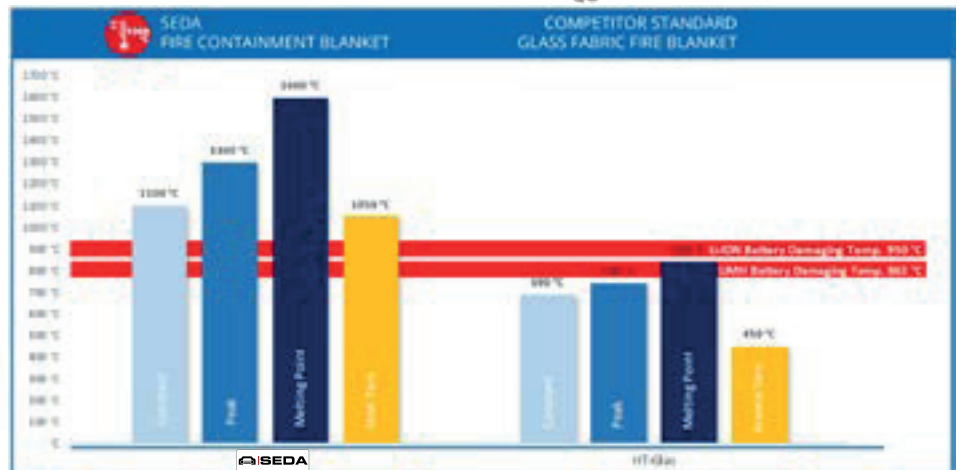

BS-HV Set: in a trolley

N-527966

Content as in N-527965

TECHNICAL DETAILS & ORDER INFORMATION

E-MOBILITY FIRE PROTECTION	Dimensions	Weight	Order number
BS-Set-7590-T	Blanket: 7500x9000mm, trolley: 800x600x440mm	60,3 kg	N-527960
BS-Set-7590-B	Blanket: 7500x9000mm, bag: 300x300x1200mm	66 kg	N-527961
BS-Set-6080-T	Blanket: 6000x8000mm, trolley: 800x600x440mm	47,3 kg	N-527962
BS-Set-6080-B	Blanket: 6000x8000mm, bag: 270x270x1040mm	52,5 kg	N-527963
BS-Set-6080-B-S	Blanket: 6000x8000mm; bag: 270x270x1040mm Box: 1200x350x350mm	60,5 kg	N-527964
HV ACCUMULATOR FIRE PROTECTION	Dimensions	Weight	Order number
BS-HV-Set-2730-H-V3	Blanket: 2700x3000mm, box: 300x220x810mm	24,8 kg	N-527965
BS-HV-Set-2730-H-T-V6	Blanket: 2700x3000mm, trolley: 800x600x440mm	32,8 kg	N-527966